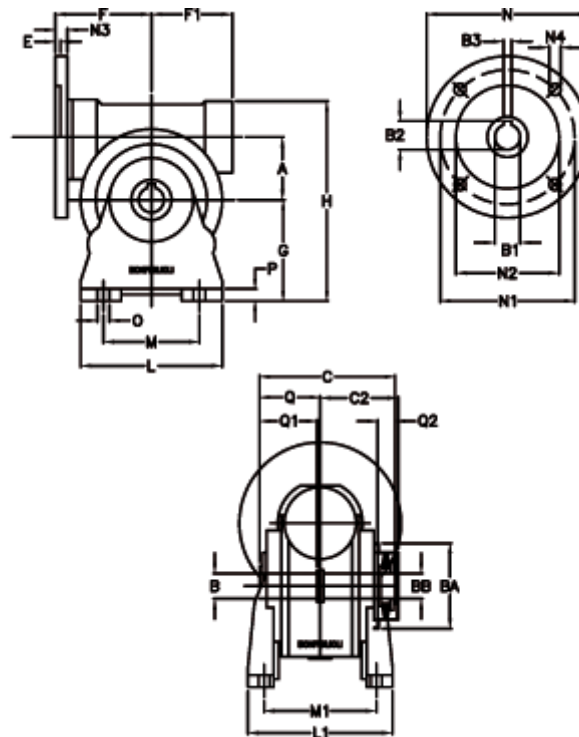

Article number: 390204401422336

Description: Worm Gear with Torque Limiter
VF 44-L2-A-14-P63B14

Measures

a = 44.60	C2 = 48	L1 = 98.0	O = 8.5
B = 18	Description = VF 44A-xx-63B14	m = 52	P = 10
B1 E7 = 11	E = 2.0	M1 = 81.0	Q = 32.0
B2 = 12.8	F = 65	N = 90	Q1 = 32
B3 H9 = 4	F1 = 54	N1 = 75	Q2 = 12
BA = 40	g = 72	N2 = 60	
BB H7 = 11	H = 143	N3 = 8.0	
C = 79	L = 90	N4 = 5,5	